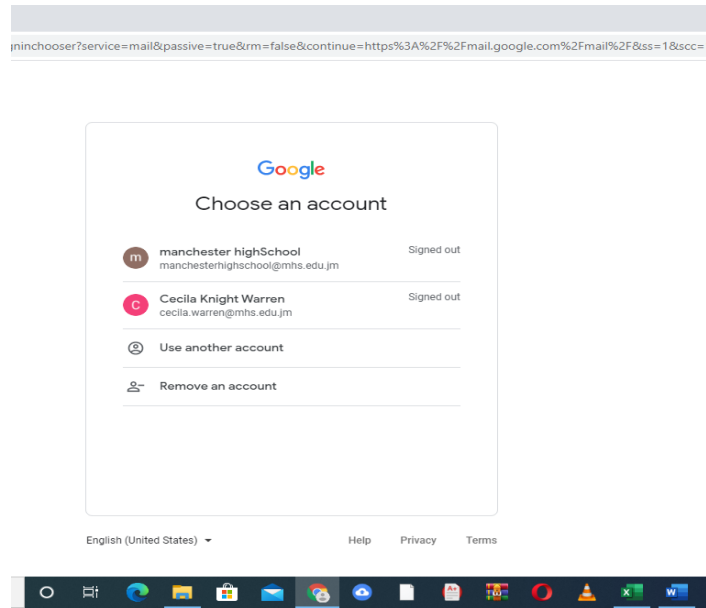

How to access Student Domain Email Address

Step 1: Go to GMAIL.COM.

NB: If you have a previous account signed in simply select **'USE ANOTHER ACCOUNT'**

Step2: Enter your child's name in the format: **firstname.lastname@stu.mhs.edu.jm**

Step 3: enter **Welcome!** in the password section as shown below.

.../pwd?service=mail&passive=true&rm=false&continue=https%3A%2F%2Fmail.google.c...

Google
Welcome
john.doe@stu.mhs.edu.jm
Enter your password
Forgot password? Next