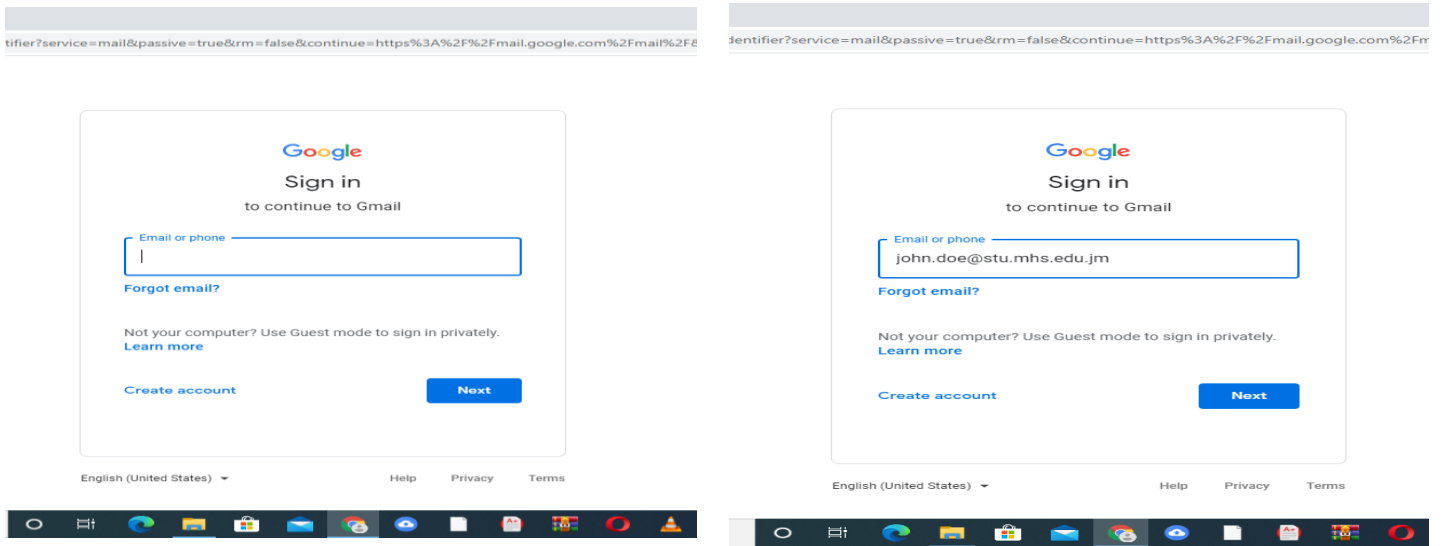

How to access Student Domain Email Address

Step 1: Go to GMAIL.COM.

NB: If you have a previous account signed in simply select **'USE ANOTHER ACCOUNT'**

Step2: Enter your child's name in the format: **firstname.lastname@stu.mhs.edu.jm**

Step 3: enter **Welcome!** in the password section as shown below.

.../pwd?service=mail&passive=true&rm=false&continue=https%3A%2F%2Fmail.google.c...

Google
Welcome
john.doe@stu.mhs.edu.jm
Enter your password
Forgot password? Next